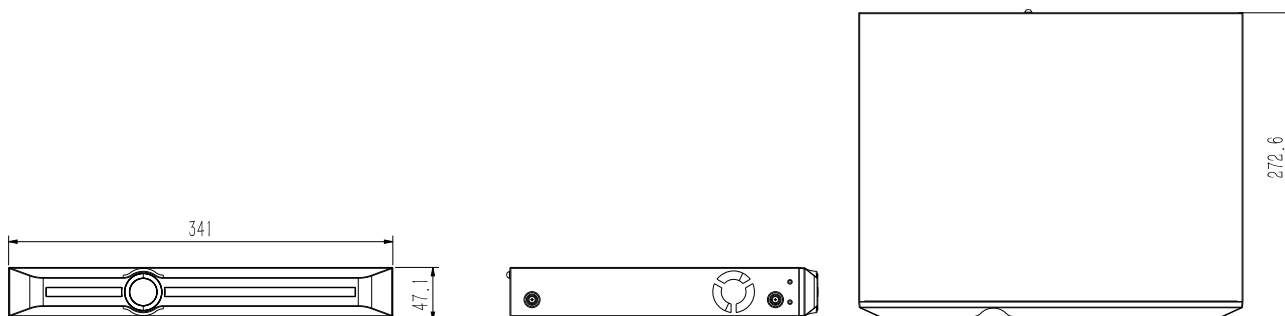

Tiandy

SPECIFICATIONS

Input	
Video Input	10-ch
Max Resolution	6MP
Two-way Audio Input	1-ch, 3.5mm
Bandwidth	Income 80Mbps; Outgoing 80Mbps
Output	
HDMI/VGA Output	HDMI 1-ch, 1920×1080, 1280×720, 1024×768, 1366×768, 1440×900, 1280×800 VGA 1-ch, 1920×1080, 1280×720, 1024×768, 1366×768, 1440×900, 1280×800
Screen Split	1/3/4/5/6/7/8/9/10
Audio Output	1×RCA
Decoding	
Decoding Format	S+265/H.265/H.264
Recording Resolution	6MP/5MP/4MP/3MP/1080P/UXGA/720P/VGA/4CIF/DCIF/2CIF/CIF/QCIF
Preview Capability	1×6MP, 1×5MP, 1×4MP, 2×3MP, 3×1080P, 6×720P
Synchronous Playback	1×6MP, 1×5MP, 1×4MP, 2×3MP, 3×1080P, 6×720P
Records Encryption	Yes
Hard Disk	
SATA	2 SATA interface for 2 HDDs
Capacity	Up to 10TB for each HDD
eSATA Interface	N/A
Array Type	N/A
External Interface	
Network Interface	1×RJ45 self-adaptive 10/100/100 Mbps network interface
USB Interface	2×USB 2.0
Serial Interface	N/A
Alarm In/Out	0/1
Face Recognition	
Base Libraries	32
Face Pictures	10,000
Video Stream for Recognition	1
Picture Stream for Recognition	10
Face Picture Search	Yes
Network	
Protocol	HTTP, HTTPS, TCP/IP, UDP, UPnP, ICMP, IGMP, DHCP, DNS, DDNS, EasyDDNS, NTP, SMTP, SSL, QoS, IPv4, IPv6, IP Filter, Telnet, SSH, RTSP, RTP, RTCP, ARP
System Compatibility	ONVIF, SDK, P2P
General	
Web Version	Web6
Language	Chinese, English
Operating Conditions	-10~55°C, 10%~90% RH
Power Supply	DC12V 3.3A
Consumption (without HDD)	≤10W
Chassis	1U
Dimensions	47.1×272.6×341mm, (1.85×10.73×13.43 inch)
Weight (without HDD)	1.6Kg (3.53lb)

Tiandy

AVAILABLE MODEL

TC-R3210 SPEC: I/F

DIMENSIONS (Unit: mm)

Physical Interfaces

DISTRIBUTED BY

Tiandy Technologies Co.,Ltd.

Email: sales@tiandy.com