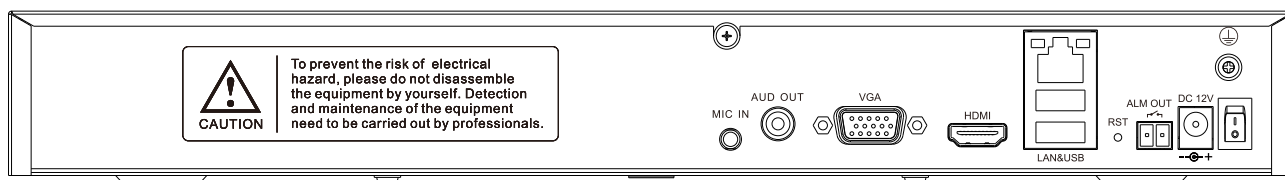

Tiandy

AVAILABLE MODEL

TC-R3210 SPEC: I/F

DIMENSIONS (Unit: mm)

Physical Interfaces

DISTRIBUTED BY

Tiandy Technologies Co.,Ltd.

Email: sales@tiandy.com