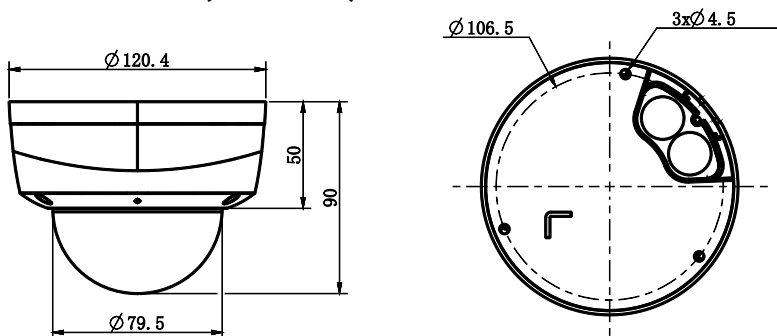

Tiandy

Interface	
Communication Interface	1 RJ45 10M/ 100M self adaptive Ethernet port
Audio I/O	Mic in
Alarm I/O	N/A
Speaker	N/A
Reset Button	Yes
On-board storage	Built-in MicroSD card slot, up to 512 GB
General	
Web Client Language	17 languages English, Russian, Spanish, Korean, Italian, Turkish, Simple Chinese, Traditional Chinese, Thai, French, Polish, Dutch, Hebraism, Arabic, Vietnamese, German, Ukrainian
Operating Conditions	-40°C~65°C, 0~95% RH
Power Supply	DC 12V±25%, PoE(802.3af)
Power Consumption	MAX:6W(12V) MAX:7W(PoE)
Protection	IP67, IK10
Heater	N/A
Dimensions	Φ120x90mm(Φ4.72x3.54inch)
GrossWeight	0.7Kg(1.54lb)
NetWeight	0.4Kg(0.88lb)

* Listed resolutions are only selectable options. It does not mean that all streams can work at their maximum resolution at the same time.

AVAILABLE MODEL

TC-C38KS SPEC: I3/E/Y/2.8MM/V4.0

Tiandy

DIMENSIONS (Unit: mm)