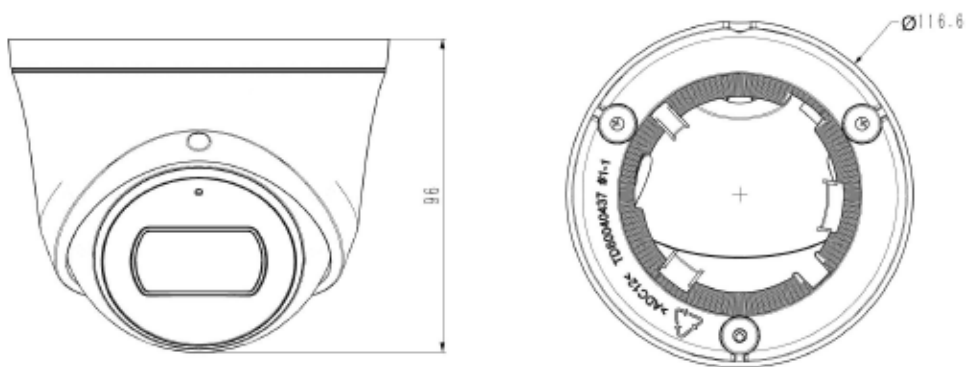

Tiandy

TC-C35XS Spec: I3/E/Y/M/H/2.8mm/V4.1

5MP Starlight IR Turret Camera

Pro Series

KEY FEATURES

- Full Metal Housing
- Up to 2880x1620@30fps, 1920x1080@60fps
- S+265/H.265/H.264/M-JPEG
- Min. illumination Color: 0.002Lux@F1.6
- Smart IR, IR Range: 30m
- Support Video Analytics
- Support Human/Vehicle Classification
- Support Face Capture Mode
- Built-in Mic, audio I/O 1/1, alarm I/O 1/1
- Plugin Free
- Operating Conditions -40°C~65°C, 0~95% RH
- POE, IP67

* Listed resolutions are only selectable options. It does not mean that all streams can work at their maximum resolution at the same time.

AVAILABLE MODEL

TC-C35XS SPEC: I3/E/Y/M/H/2.8MM/V4.1

DIMENSIONS

ACCESSORIES