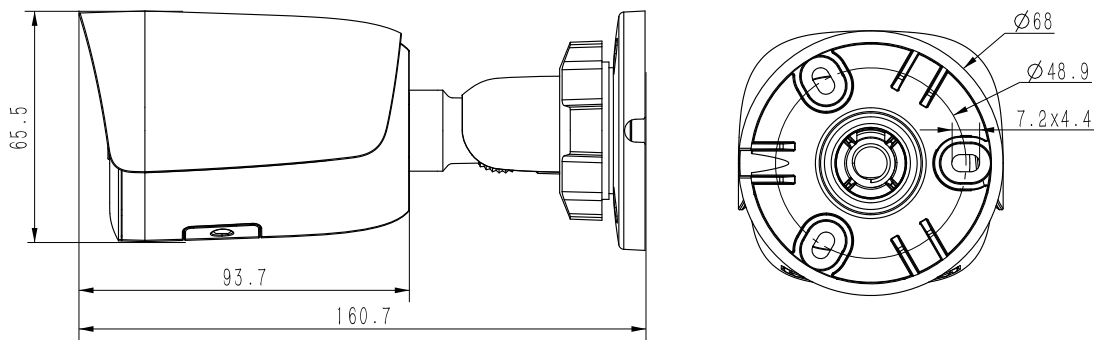

Tiandy

Interface	
Communication Interface	1 RJ45 10M/ 100M self adaptive Ethernet port
Audio I/O	1/1,Mic in
Alarm I/O	1/1
Speaker	N/A
Reset Button	Yes
On-board storage	Built-in MicroSD card slot,up to 512 GB
General	
Web Client Language	17 languages Simplified Chinese/English/Traditional Chinese/Spanish/Italian/Korean/Turkish/Russian/Thai/ Polish/French/Dutch/Hebrew/Persian/Vietnamese/Arabic/German/Ukrainian
Operating Conditions	-40°C~65°C ,0~95% RH
Power Supply	DC12V±25%/PoE
Power Consumption	MAX:6W(12V) MAX:7W(PoE)
Protection	IP67
Heater	N/A
Dimensions	160.8x68x74.5mm(6.33x2.68x2.93inch)
GrossWeight	0.65Kg(1.36lb)
NetWeight	0.52Kg(1.14lb)

* Listed resolutions are only selectable options. It does not mean that all streams can work at their maximum resolution at the same time.

AVAILABLE MODEL

AVAILABLE MODEL

TC-C35WS SPEC: I5/E/Y/M/H/2.8MM/V4.1

TC-C35WS SPEC: I5/E/Y/M/H/4MM/V4.1

DIMENSIONS

ACCESSORIES

A35
CORNER MOUNT

TC-P54BM SPEC: V5
JUNCTION BOX

A36
POLE MOUNT

DISTRIBUTED BY

Tiandy Technologies Co.,Ltd.