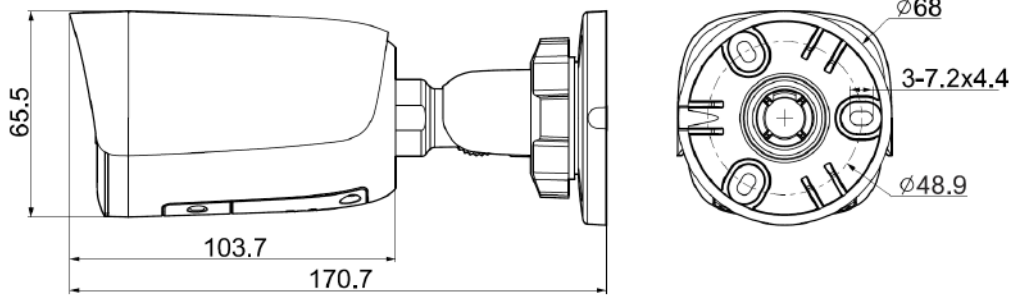

Feature	
Alarm Trigger	Motion Detection, Mask Alarm, IP Address Conflict
Video Analytics	Tripwire, Perimeter
Early Warning(EW)	Yes
Network	
ANR	Yes, auto store video in SD card when NVR disconnected, and upload video to NVR when resumed connection (Only Support Tiandy ANR NVR)
Protocols	HTTP,HTTPS,TCP/IP,UDP,UPnP,ICMP,IGMP,SNMP,DHCP,DNS,DDNS, Easy DDNS,NTP,SSL,802.1X,QoS,IPV4,IPV6,PPPoE,SSH,Unicast,Multicast,RTCP,ARP
System Compatibility	ONVIF (PROFILE S/T/G), SDK, CGI,Milestone,SRTP,RTMP
Remote Connection	≤2
Client	Easy7, EasyLive Plus
Web Version	Web6
Interface	
Communication Interface	1 RJ45 10M/ 100M self adaptive Ethernet port
Audio I/O	1/1
Alarm I/O	1/1
Speaker	Yes
Reset Button	Yes
On-board storage	Built-in Micro SD card slot, up to 512 GB
General	
Web Client Language	17 languages Simplified Chinese/English/Traditional Chinese/Spanish/Italian/Korean/Turkish/Russian/Thai/Polish/French/Dutch/Hebrew/Vietnamese/Arabic/German/Ukrainian
Operating Conditions	-40°C ~ 65°C, 0 ~ 95% RH
Power Supply	DC 12V±25%, PoE (802.3af)
Power Consumption	MAX: 7W(12V) MAX: 8W(POE)
Protection	IP67
Heater	N/A
Dimensions	170.7×68x68mm
Net Weight	0.52kg
Dimensions of single packing case	210×92x110mm
Gross Weight	0.65kg
Volume of packing box	24

* Listed resolutions are only selectable options. It does not mean that all streams can work at their maximum resolution at the same time.

AVAILABLE MODEL

TC-C35WQ SPEC: I5W/E/Y/2.8MM(4MM)/V4.2

Tiandy

DIMENSIONS (Unit: mm)