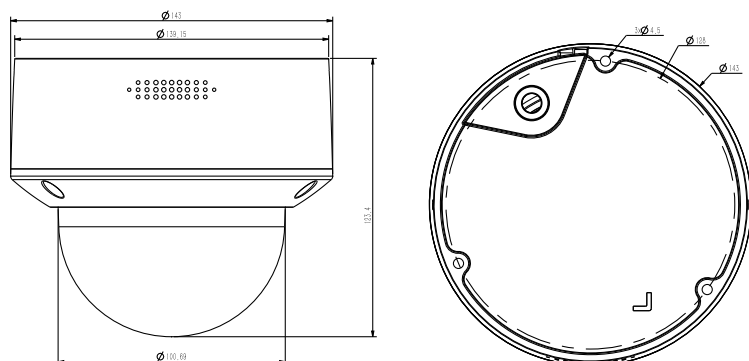

# Tiandy

Interface	
Communication Interface	1 RJ45 10M/ 100M self adaptive Ethernet port
Audio I/O	1/1, Mic in
Alarm I/O	1/1
Speaker	N/A
Reset Button	Yes
On-board storage	Built-in MicroSD card slot, up to 512 GB
General	
Web Client Language	17 languages English, Russian, Spanish, Korean, Italian, Turkish, Simple Chinese, Traditional Chinese, Thai, French, Polish, Dutch, Hebrew, Arabic, Vietnamese, German, Ukrainian
Operating Conditions	-35°C~60°C ,0~95% RH
Power Supply	DC 12V±25%, PoE(802.3af)
Power Consumption	MAX:6.5W(12V) MAX:8.5W(PoE)
Protection	IP66
Heater	N/A
Dimensions	Φ143x124mm(Φ5.63x4.88inch)
GrossWeight	1.1Kg(2.42lb)
NetWeight	0.8Kg(1.76lb)

### TC-C35MS SPEC: I3/A/E/Y/M/C/H/2.7-13.5MM

## DIMENSIONS (Unit: mm)