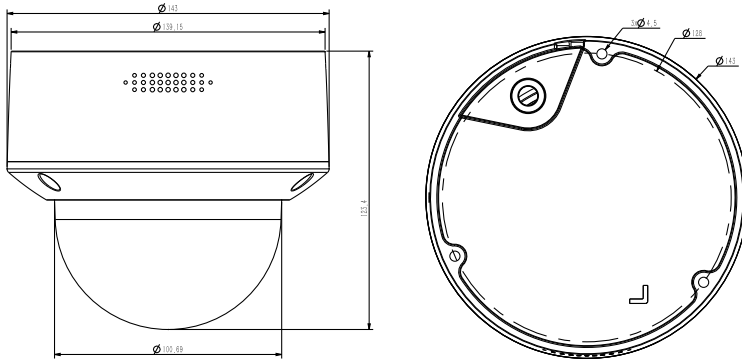

# Tiandy

Interface	
Communication Interface	1 RJ45 10M/ 100M self adaptive Ethernet port
Audio I/O	Mic in
Alarm I/O	N/A
Speaker	N/A
Reset Button	Yes
On-board storage	Built-in MicroSD card slot, up to 512 GB
General	
Web Client Language	17 languages English, Russian, Spanish, Korean, Italian, Turkish, Simple Chinese, Traditional Chinese, Thai, French, Polish, Dutch, Hebrew, Arabic, Vietnamese, German, Ukrainian
Operating Conditions	-35°C~60°C, 0~95% RH
Power Supply	DC 12V±25%, PoE(802.3af)
Power Consumption	MAX:6W(12V) MAX:8W(PoE)
Protection	IP67, IK10
Heater	N/A
Dimensions	Φ143x124mm(Φ5.63x4.88inch)
GrossWeight	0.86Kg(1.90lb)
NetWeight	0.86Kg(1.90lb)

## DIMENSIONS (Unit: mm)