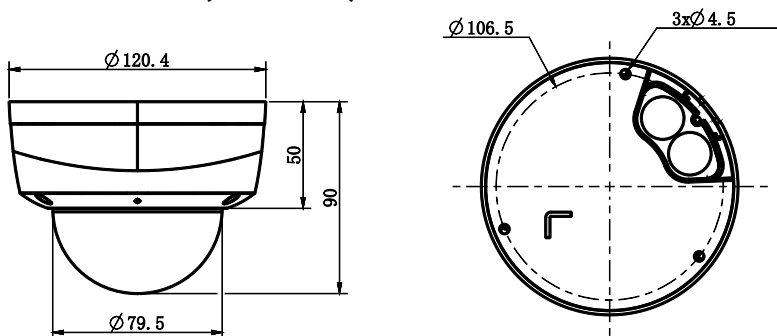

Tiandy

Interface	
Communication Interface	1 RJ45 10M/ 100M self adaptive Ethernet port
Audio I/O	1/1,Mic in
Alarm I/O	1/1
Speaker	N/A
Reset Button	Yes
On-board storage	Built-in MicroSD card slot,up to 512 GB
General	
Web Client Language	17 languages English,Russian,Spanish,Korean,Italian,Turkish,Simple Chinese,Traditional Chinese,Thai,French,Polish,Dutch,Hebraism,Arabic,Vietnamese,German,Ukrainian
Operating Conditions	-40°C~65°C ,0~95% RH
Power Supply	DC 12V±25%,PoE(802.3af)
Power Consumption	MAX:6W(12V) MAX:8W(PoE)
Protection	IP66,IK10
Heater	N/A
Dimensions	Φ120x90mm(Φ4.72x3.54inch)
GrossWeight	0.65Kg(1.43lb)
NetWeight	0.48Kg(1.06lb)

* Listed resolutions are only selectable options. It does not mean that all streams can work at their maximum resolution at the same time.

AVAILABLE MODEL

TC-C35KS SPEC: I3/E/Y/S/H/2.8MM

Tiandy

DIMENSIONS (Unit: mm)