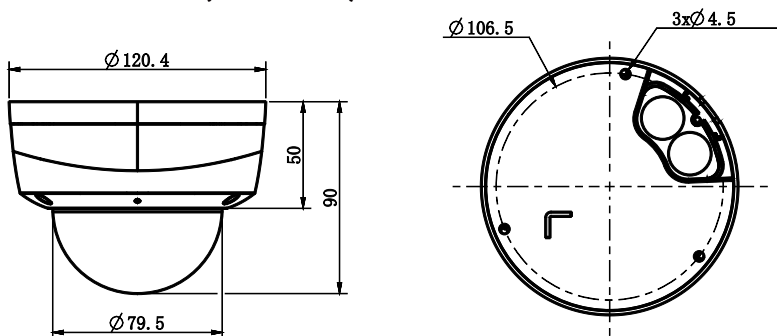

Tiandy

Interface	
Communication Interface	1 RJ45 10M/ 100M self adaptive Ethernet port
Audio I/O	1/1,Mic in
Alarm I/O	1/1
Speaker	N/A
Reset Button	Yes
On-board storage	Built-in MicroSD card slot,up to 512 GB
General	
Web Client Language	17 languages English,Russian,Spanish,Korean,Italian,Turkish,Simple Chinese,Traditional Chinese,Thai,French,Polish,Dutch,Hebraism,Arabic,Vietnamese,German,Ukrainian
Operating Conditions	-35°C~60°C ,0~95% RH
Power Supply	DC 12V±25%,PoE(802.3af)
Power Consumption	MAX:4W(12V) MAX:6W(PoE)
Protection	IP66
Heater	N/A
Dimensions	Φ120x90mm(Φ4.72x3.54inch)
GrossWeight	0.61Kg(1.34lb)
NetWeight	0.41Kg(0.90lb)

* Listed resolutions are only selectable options. It does not mean that all streams can work at their maximum resolution at the same time.

AVAILABLE MODEL

TC-C35KS SPEC: I3/E/Y/C/H/2.8MM

Tiandy

DIMENSIONS (Unit: mm)