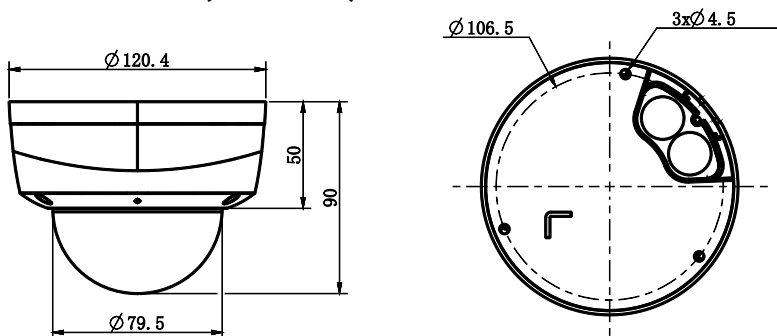

# Tiandy

Interface	
Communication Interface	1 RJ45 10M/ 100M self adaptive Ethernet port
Audio I/O	Mic in
Alarm I/O	N/A
Speaker	N/A
Reset Button	Yes
On-board storage	Built-in MicroSD card slot, up to 512 GB
General	
Web Client Language	17 languages English, Russian, Spanish, Korean, Italian, Turkish, Simple Chinese, Traditional Chinese, Thai, French, Polish, Dutch, Hebraism, Arabic, Vietnamese, German, Ukrainian
Operating Conditions	-35°C~60°C, 0~95% RH
Power Supply	DC 12V±25%, PoE(802.3af)
Power Consumption	MAX:6W(12V) MAX:8W(PoE)
Protection	IP67, IK10
Heater	N/A
Dimensions	Φ120x90mm( Φ4.72x3.54inch)
GrossWeight	0.6Kg(1.32lb)
NetWeight	0.4Kg(0.88lb)

## DIMENSIONS (Unit: mm)