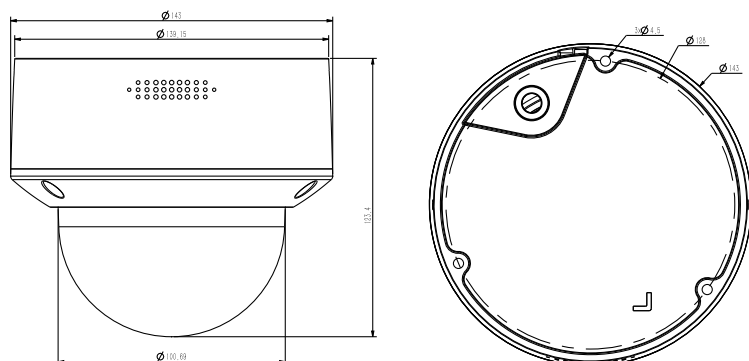

# Tiandy

Interface	
Communication Interface	1 RJ45 10M/ 100M self adaptive Ethernet port
Audio I/O	1/1,Mic in
Alarm I/O	1/1
Speaker	N/A
Reset Button	Yes
On-board storage	Built-in MicroSD card slot,up to 512 GB
General	
Web Client Language	17 languages English,Russian,Spanish,Korean,Italian,Turkish,Simple Chinese,Traditional Chinese,Thai,French,Polish,Dutch,Hebraism,Arabic,Vietnamese,German,Ukrainian
Operating Conditions	-35°C~65°C ,0~95% RH
Power Supply	DC 12V±25%,PoE(802.3af)
Power Consumption	MAX:7W(12V) MAX:8W(PoE)
Protection	IP66,IK10
Heater	N/A
Dimensions	Φ143x124mm(Φ5.63x4.88inch)
GrossWeight	1.16Kg(2.55lb)
NetWeight	0.88Kg(1.94lb)

## DIMENSIONS (Unit: mm)