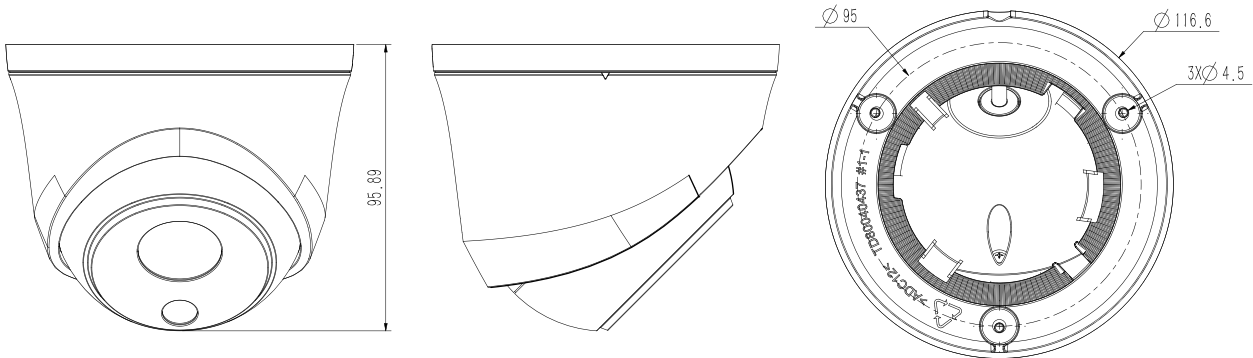

Tiandy

Interface	
Communication Interface	1 RJ45 10M/ 100M self adaptive Ethernet port
Audio I/O	Mic in
Alarm I/O	N/A
Speaker	N/A
Reset Button	Yes
On-board storage	Built-in MicroSD card slot, up to 512 GB
General	
Web Client Language	17 languages English, Russian, Spanish, Korean, Italian, Turkish, Simple Chinese, Traditional Chinese, Thai, French, Polish, Dutch, Hebrew, Arabic, Vietnamese, German, Ukrainian
Operating Conditions	-30°C~60°C, 0~95% RH
Power Supply	PoE(802.3af)
Power Consumption	MAX:5W(POE)
Protection	IP66
Heater	N/A
Dimensions	117x117x96mm(4.61x4.61x3.78inch)
GrossWeight	0.42Kg(0.93lb)
NetWeight	0.29Kg(0.64lb)

* Listed resolutions are only selectable options. It does not mean that all streams can work at their maximum resolution at the same time.

AVAILABLE MODEL

TC-C32HS SPEC: I3/E/Y/C/SD/2.8MM/V4.2

Tiandy

DIMENSIONS (Unit: mm)