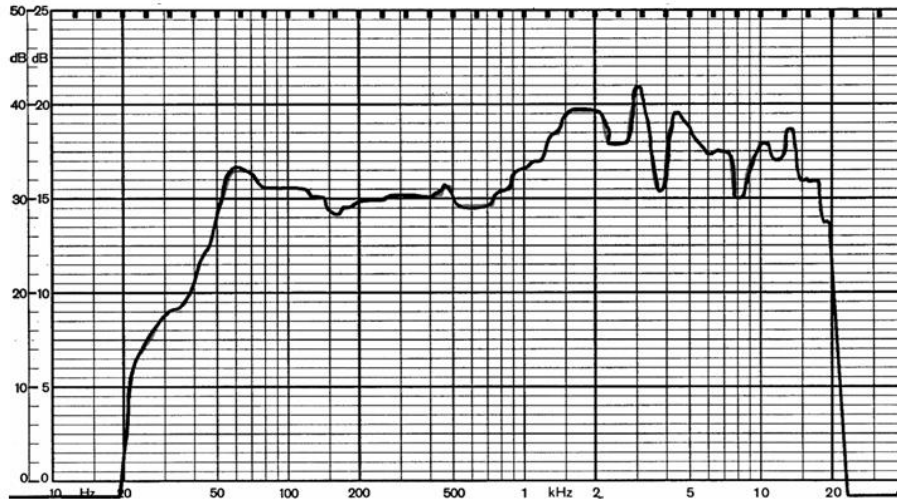

Frequency Diagram