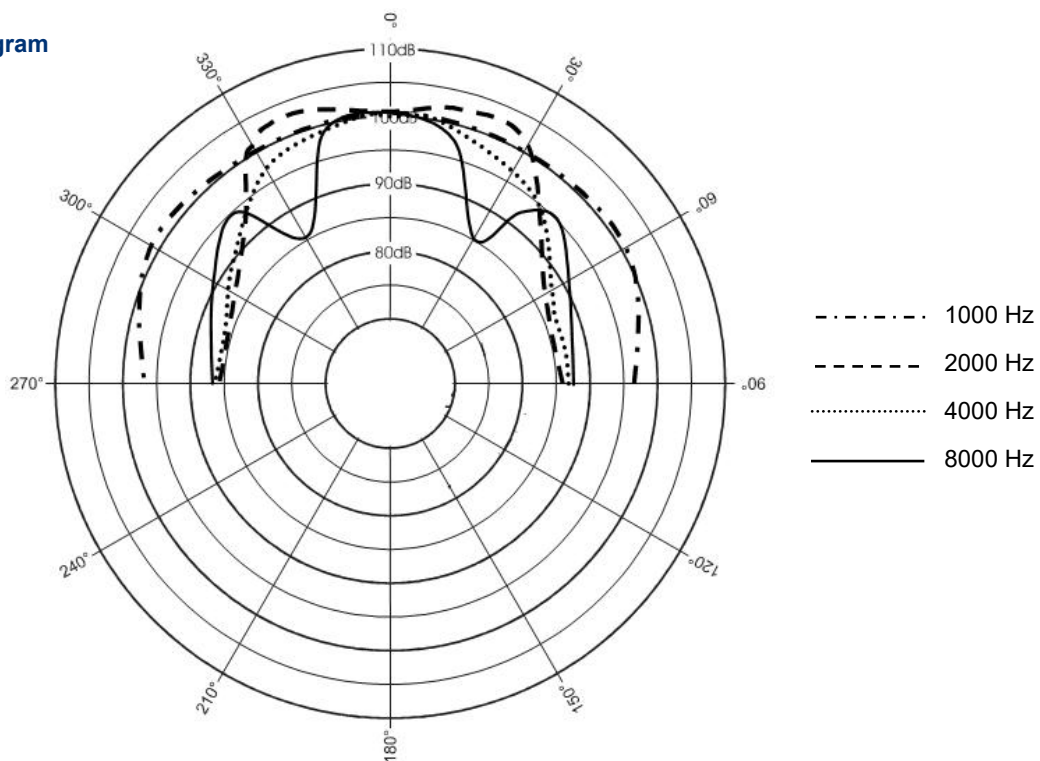

Polar Diagram